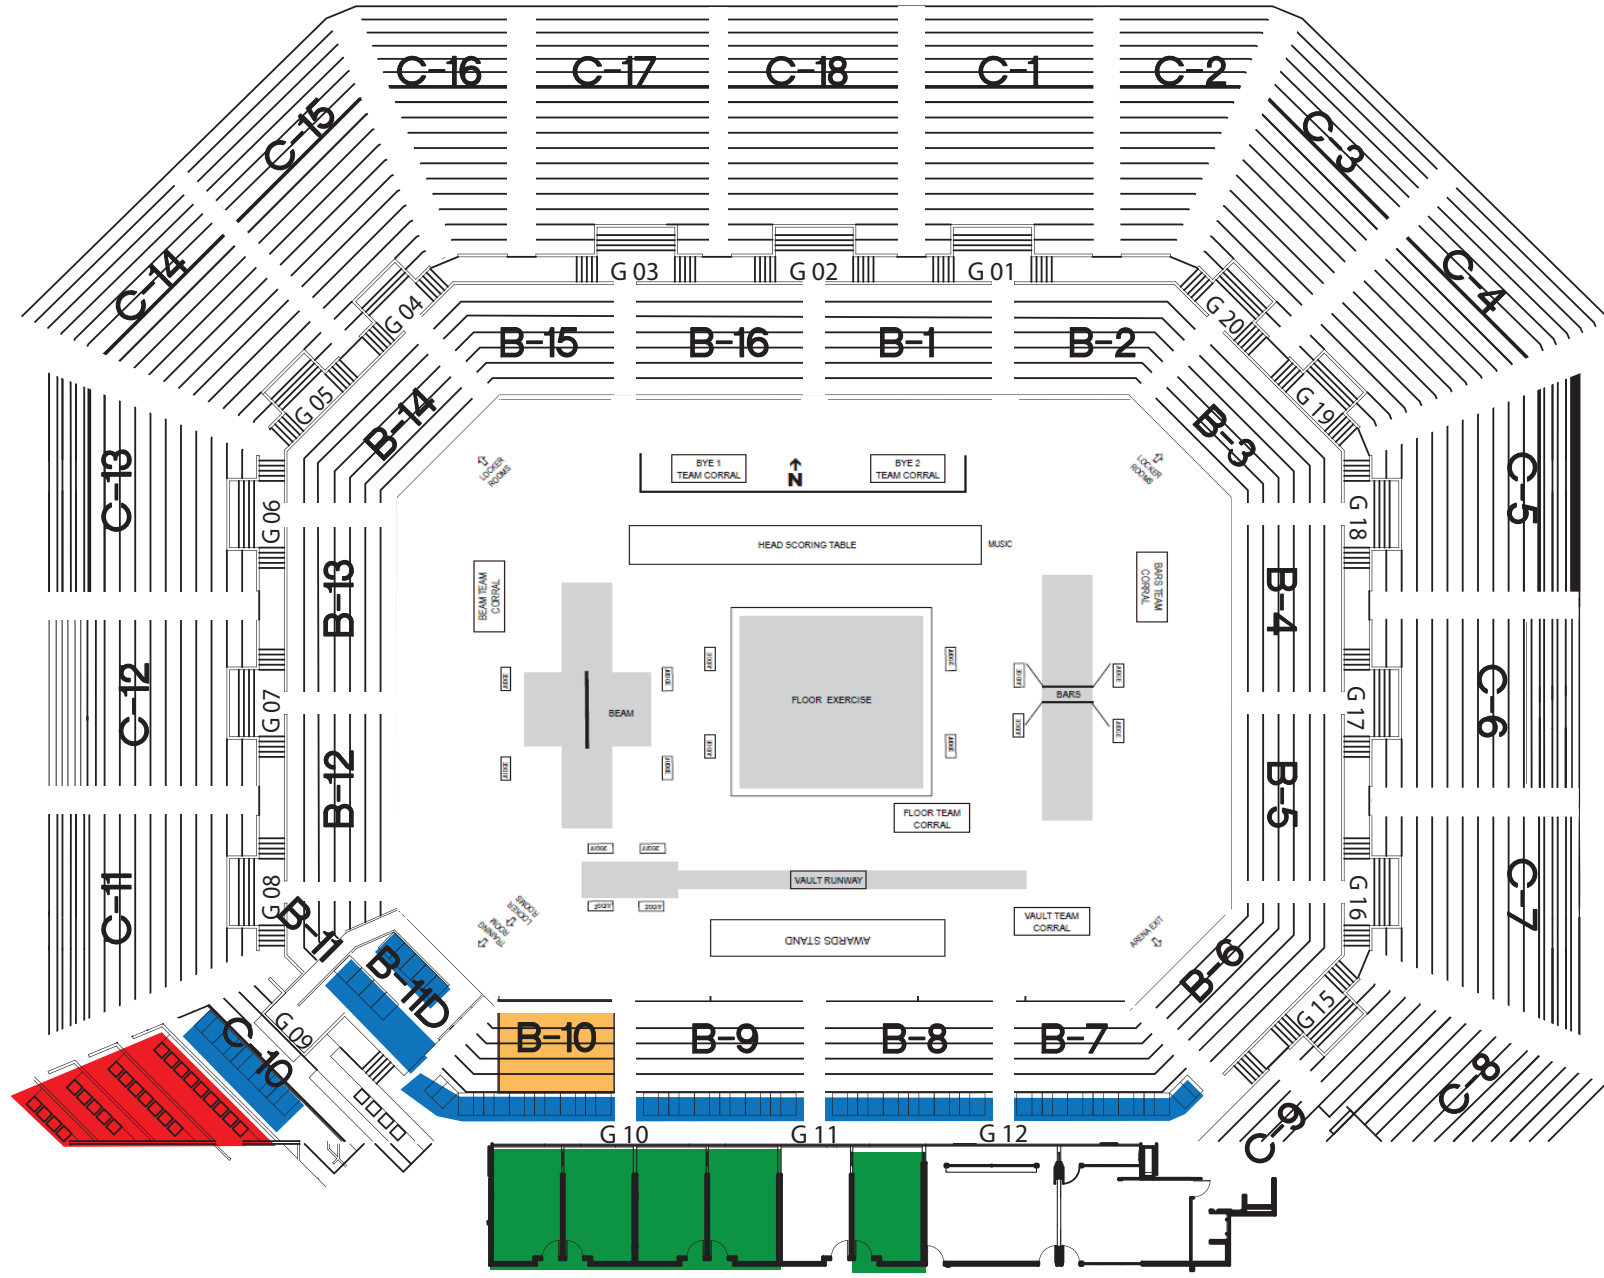

Gymnastics Multi-Team Alternate Arena Map

KEY

- ADA Seating
- Suites
- Media Seating
- Iron N Landing